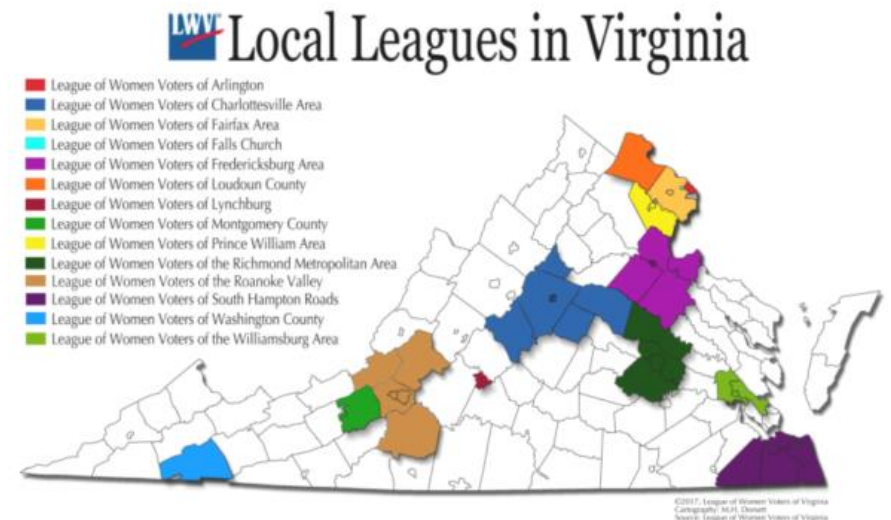

<https://lww-va.org/about-us/our-virginia-leagues/>